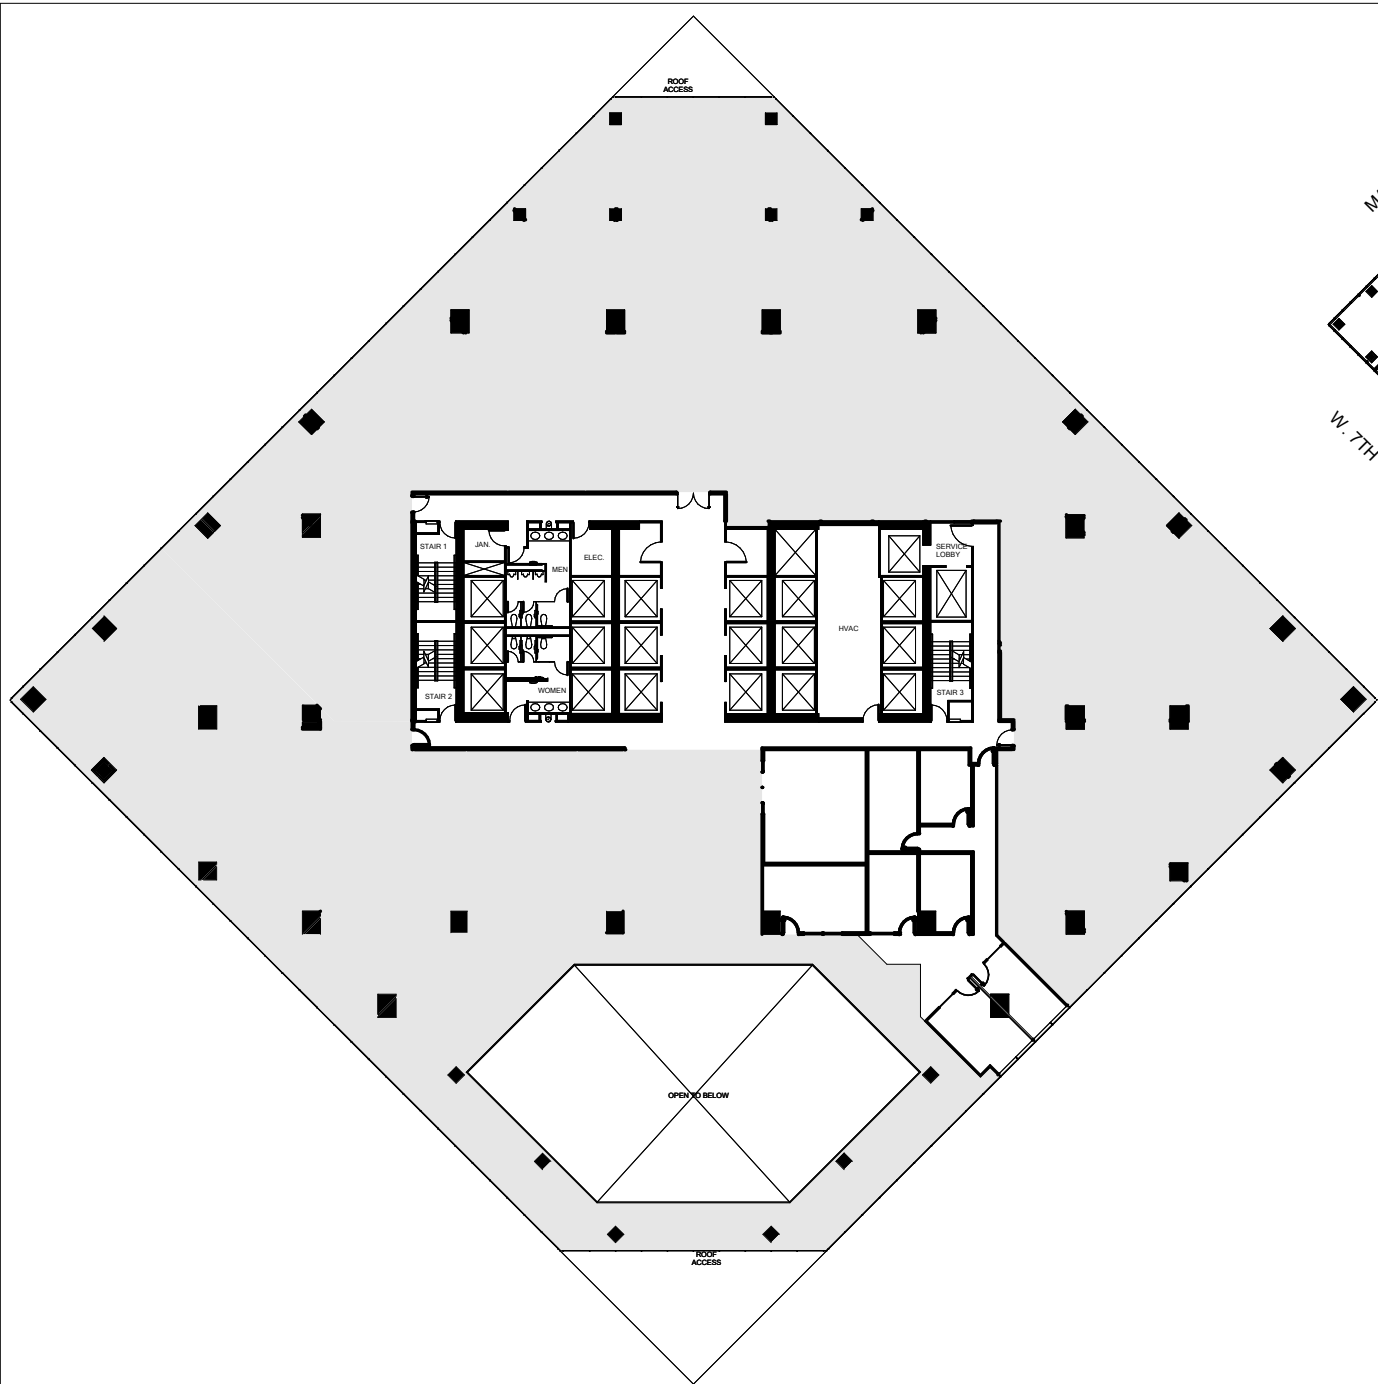

11/10/2022 2:37:14 PM

NOT AVAILABLE

AVAILABLE

(PLAN)

NOT TO SCALE

(ROOM SIZES ARE APPROXIMATE)

ADDRESS:  
777 MAIN STREET  
FORT WORTH, TX 76102

SPACE INFORMATION:  
6TH FLOOR, SUITE 650  
RSF: 2,562