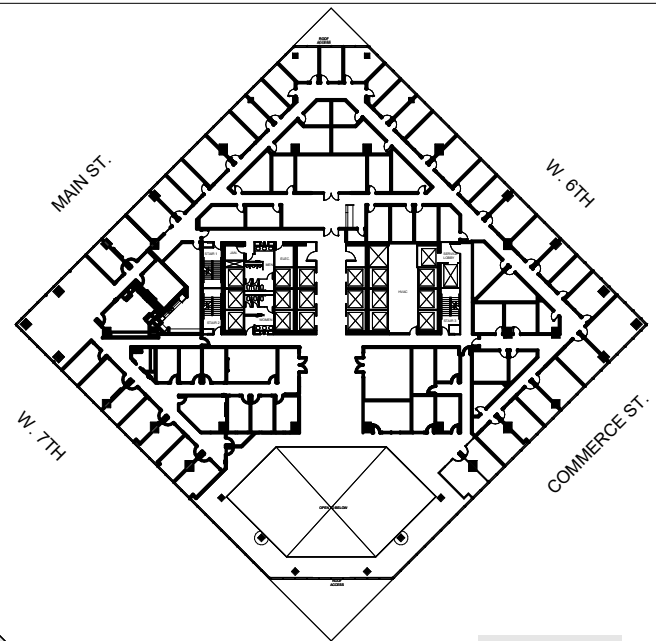

11/10/2022 2:37:14 PM

NOT AVAILABLE

AVAILABLE

(PLAN)

NOT TO SCALE

(ROOM SIZES ARE APPROXIMATE)

ADDRESS:  
777 MAIN STREET  
FORT WORTH, TX 76102

SPACE INFORMATION:  
6TH FLOOR, SUITE 650  
RSF: 2,562