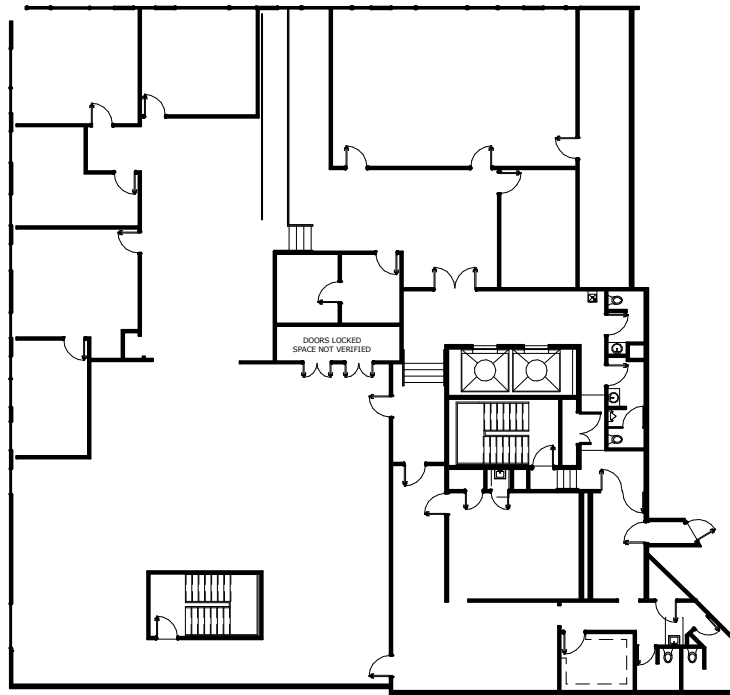

4/13/2023 10:46:00 AM

NOT AVAILABLE

AVAILABLE

(PLAN)

NOT TO SCALE

(ROOM SIZES ARE APPROXIMATE)

ADDRESS:  
777 MAIN STREET  
FORT WORTH, TX 76102

SPACE INFORMATION:  
WEST GARAGE, SUITE WG200  
LEVEL 2; RSF: 7,274