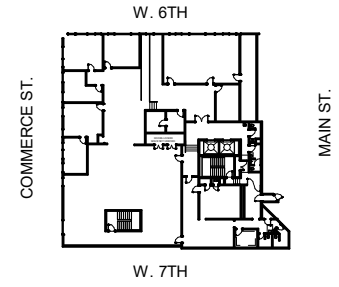

4/13/2023 10:46:00 AM

NOT AVAILABLE

AVAILABLE

(PLAN)

NOT TO SCALE

(ROOM SIZES ARE APPROXIMATE)

ADDRESS:  
777 MAIN STREET  
FORT WORTH, TX 76102

SPACE INFORMATION:  
WEST GARAGE, SUITE WG200  
LEVEL 2; RSF: 7,274